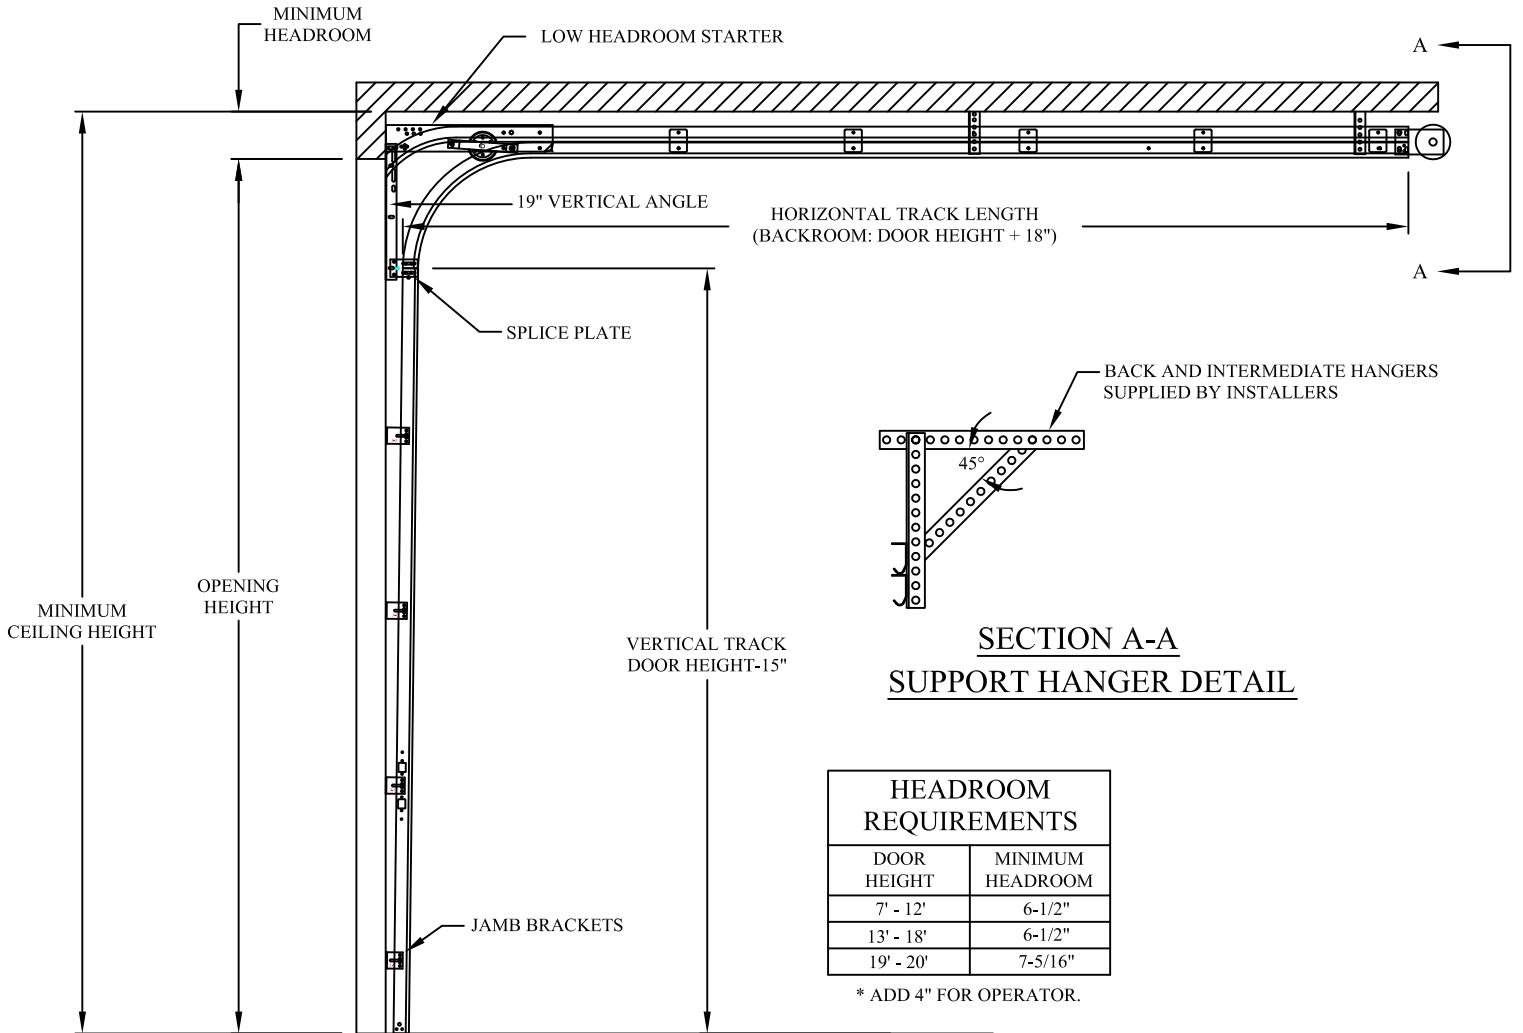

**COMMERCIAL BRACKET MOUNT LOW HEADROOM  
TORSION TO THE REAR**

**ENTRE//MATIC**

**STANDARD LIFT LOW HEADROOM TO THE REAR  
BRACKET MOUNT TRACK SET DETAIL**