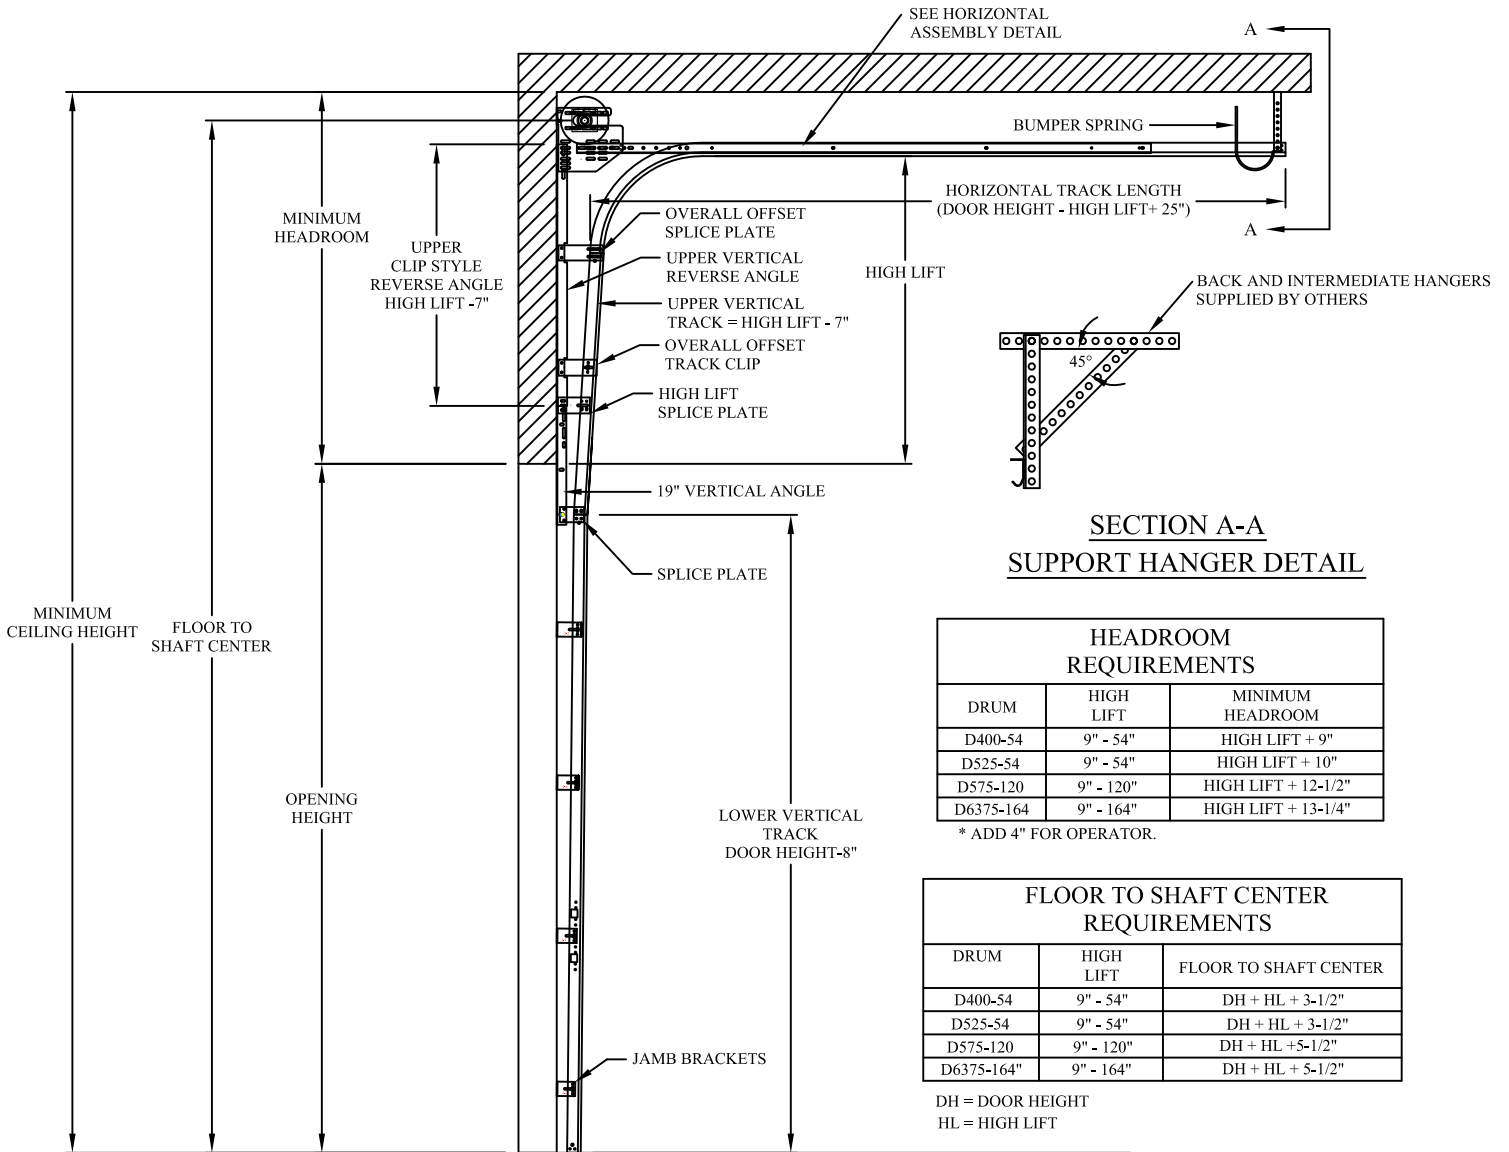

HIGH LIFT STANDARD TRACK SET DETAIL 2" BRACKET MOUNT

ENTRE//MATIC

HIGH LIFT STANDARD BRACKET MOUNT TRACK SET DETAIL