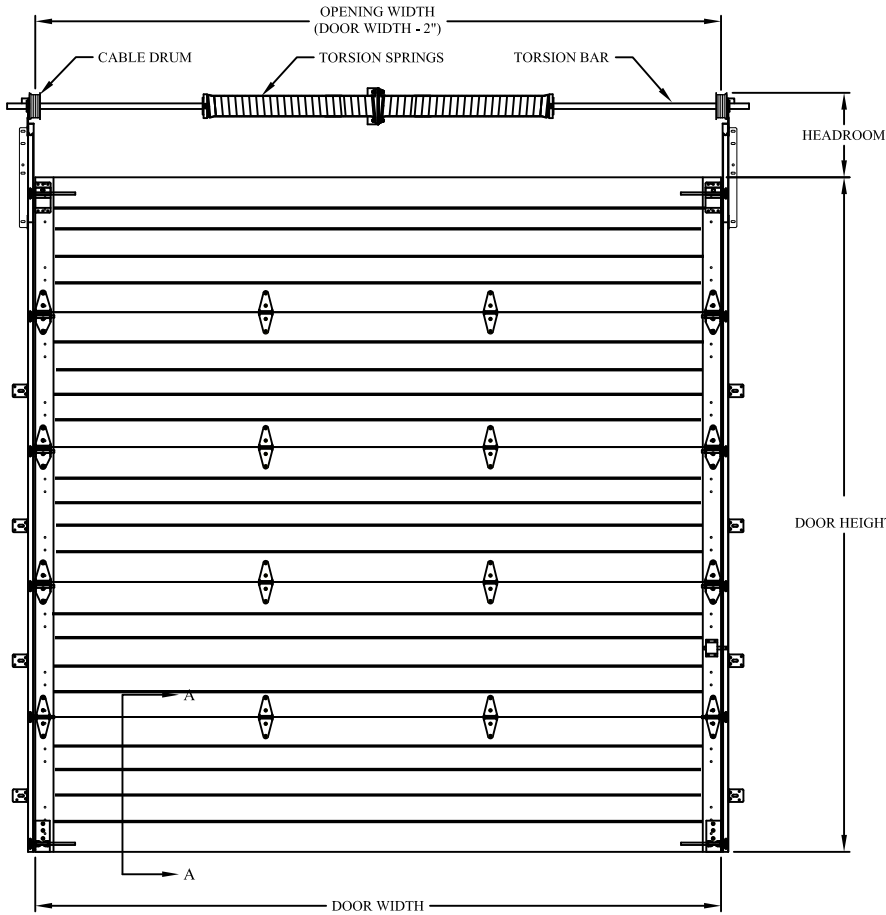

AMARR 2742

Previously Model 2700

ENTREMAT^{IC}

INTERIOR ELEVATION

ISOMETRIC PROFILE

EXTERIOR ELEVATION

SECTION A-A

26" x 13 1/2" DOUBLE PANE INSULATED PLEXI-GLASS

24" x 12" WINDOW W/ INSULATED GLASS

24" x 8" WINDOW W/ INSULATED GLASS

24" X 6" DOUBLE PANE INSULATED PLEXI-GLASS

DOOR WIDTH	MAX No. WINDOWS	DOOR WIDTH	MAX No. WINDOWS
8'2"	2	21'2"	6
9'2"	2	22'2"	6
10'2"	3	23'2"	6
11'2"	3	24'2"	6
12'2"	3	25'2"	7
13'2"	4	26'2"	7
14'2"	4	27'2"	7
15'2"	4	28'2"	7
16'2"	4	29'2"	7
17'2"	5	30'2"	8
18'2"	5	31'2"	8
19'2"	5	32'2"	8
20'2"	6		

NOTE: CHART ABOVE INDICATES MAXIMUM NUMBER OF WINDOWS PER SECTION.

ALUMINUM FULLVIEW SECTION WITH 1/8" DSB GLASS OR INSULATED GLASS

DOOR WIDTH	DOOR HEIGHTS																	
	7'1"	8'1"	9'1"	10'1"	11'1"	12'1"	13'1"	14'1"	15'1"	16'1"	17'1"	18'1"	19'1"	20'1"	21'1"	22'1"	23'1"	24'1"
8'2" - 12'2"	4	4	5	5	6	6	7	7	8	8	9	9	10	10	11	11	12	12
12'4" - 16'2"	2	2	3	3	4	4	5	5	6	6	7	7	8	8	9	9	10	10
16'4" - 24'2"	2	2	2	2	2	2	2	2	2	2	2	2	2	2	2	2	2	2

NOTE: CHART ABOVE INDICATES MAXIMUM NUMBER OF ALUMINUM FULLVIEW SECTIONS PER DOOR SIZE.

DOOR WIDTH	MAX No. PANELS	DOOR WIDTH	MAX No. PANELS
8'2"	2	17'2"	5
9'2"	2	18'2"	5
10'2"	3	19'2"	5
11'2"	3	20'2"	6
12'2"	3	21'2"	6
13'2"	4	22'2"	6
14'2"	4	23'2"	6
15'2"	4	24'2"	6
16'2"	4		