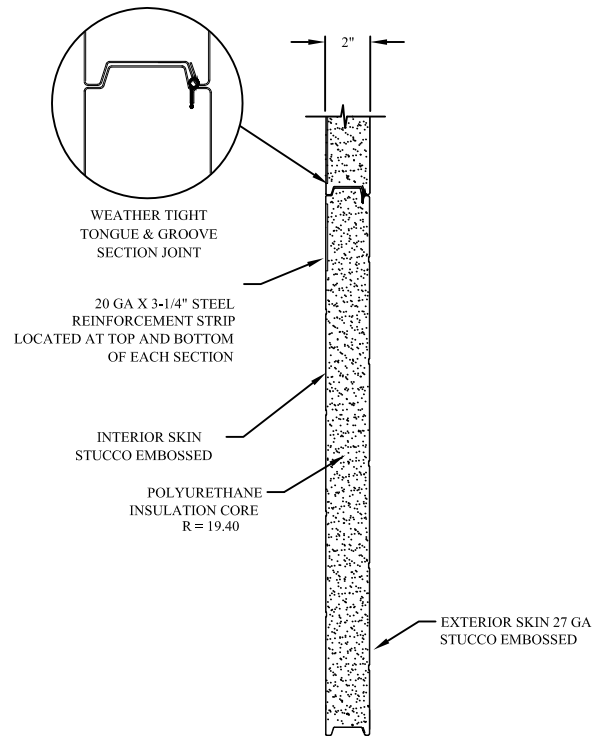

AMARR 2742

Previously Model 2700

ENTREMAT^{IC}

INTERIOR ELEVATION

ISOMETRIC PROFILE

EXTERIOR ELEVATION

SECTION A-A

26" x 13 1/2" DOUBLE PANE INSULATED PLEXI-GLASS

24" x 12" WINDOW W/ INSULATED GLASS

24" x 8" WINDOW W/ INSULATED GLASS

24" X 6" DOUBLE PANE INSULATED PLEXI-GLASS

DOOR WIDTH	MAX No. WINDOWS	DOOR WIDTH	MAX No. WINDOWS
8'2"	2	21'2"	6
9'2"	2	22'2"	6
10'2"	3	23'2"	6
11'2"	3	24'2"	6
12'2"	3	25'2"	7
13'2"	4	26'2"	7
14'2"	4	27'2"	7
15'2"	4	28'2"	7
16'2"	4	29'2"	7
17'2"	5	30'2"	8
18'2"	5	31'2"	8
19'2"	5	32'2"	8
20'2"	6		

NOTE: CHART ABOVE INDICATES MAXIMUM NUMBER OF WINDOWS PER SECTION.

ALUMINUM FULLVIEW SECTION WITH 1/8" DSB GLASS OR INSULATED GLASS

DOOR WIDTH	DOOR HEIGHTS																	
	7'1"	8'1"	9'1"	10'1"	11'1"	12'1"	13'1"	14'1"	15'1"	16'1"	17'1"	18'1"	19'1"	20'1"	21'1"	22'1"	23'1"	24'1"
8'2" - 12'2"	4	4	5	5	6	6	7	7	8	8	9	9	10	10	11	11	12	12
12'4" - 16'2"	2	2	3	3	4	4	5	5	6	6	7	7	8	8	9	9	10	10
16'4" - 24'2"	2	2	2	2	2	2	2	2	2	2	2	2	2	2	2	2	2	2

NOTE: CHART ABOVE INDICATES MAXIMUM NUMBER OF ALUMINUM FULLVIEW SECTIONS PER DOOR SIZE.

DOOR WIDTH	MAX No. PANELS	DOOR WIDTH	MAX No. PANELS
8'2"	2	17'2"	5
9'2"	2	18'2"	5
10'2"	3	19'2"	5
11'2"	3	20'2"	6
12'2"	3	21'2"	6
13'2"	4	22'2"	6
14'2"	4	23'2"	6
15'2"	4	24'2"	6
16'2"	4		