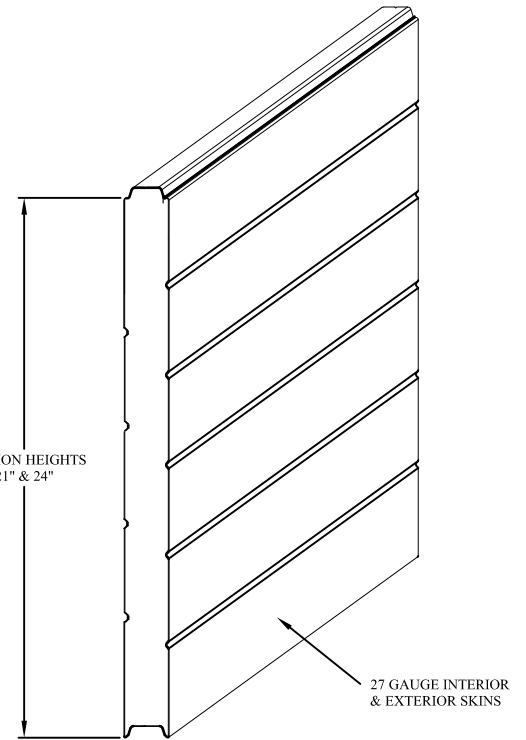

AMARR 2742

Previously Model 2700

ENTREMAT^{IC}

INTERIOR ELEVATION

ISOMETRIC PROFILE

EXTERIOR ELEVATION

SECTION A-A

26" x 13 1/2" DOUBLE PANE INSULATED PLEXI-GLASS

24" x 12" WINDOW W/ INSULATED GLASS

24" x 8" WINDOW W/ INSULATED GLASS

24" X 6" DOUBLE PANE INSULATED PLEXI-GLASS

DOOR WIDTH	MAX No. WINDOWS	DOOR WIDTH	MAX No. WINDOWS
8'2"	2	21'2"	6
9'2"	2	22'2"	6
10'2"	3	23'2"	6
11'2"	3	24'2"	6
12'2"	3	25'2"	7
13'2"	4	26'2"	7
14'2"	4	27'2"	7
15'2"	4	28'2"	7
16'2"	4	29'2"	7
17'2"	5	30'2"	8
18'2"	5	31'2"	8
19'2"	5	32'2"	8
20'2"	6		

NOTE: CHART ABOVE INDICATES MAXIMUM NUMBER OF WINDOWS PER SECTION.

ALUMINUM FULLVIEW SECTION WITH 1/8" DSB GLASS OR INSULATED GLASS

DOOR WIDTH	DOOR HEIGHTS																	
	7'1"	8'1"	9'1"	10'1"	11'1"	12'1"	13'1"	14'1"	15'1"	16'1"	17'1"	18'1"	19'1"	20'1"	21'1"	22'1"	23'1"	24'1"
8'2" - 12'2"	4	4	5	5	6	6	7	7	8	8	9	9	10	10	11	11	12	12
12'4" - 16'2"	2	2	3	3	4	4	5	5	6	6	7	7	8	8	9	9	10	10
16'4" - 24'2"	2	2	2	2	2	2	2	2	2	2	2	2	2	2	2	2	2	2

NOTE: CHART ABOVE INDICATES MAXIMUM NUMBER OF ALUMINUM FULLVIEW SECTIONS PER DOOR SIZE.

DOOR WIDTH	MAX No. PANELS	DOOR WIDTH	MAX No. PANELS
8'2"	2	17'2"	5
9'2"	2	18'2"	5
10'2"	3	19'2"	5
11'2"	3	20'2"	6
12'2"	3	21'2"	6
13'2"	4	22'2"	6
14'2"	4	23'2"	6
15'2"	4	24'2"	6
16'2"	4		