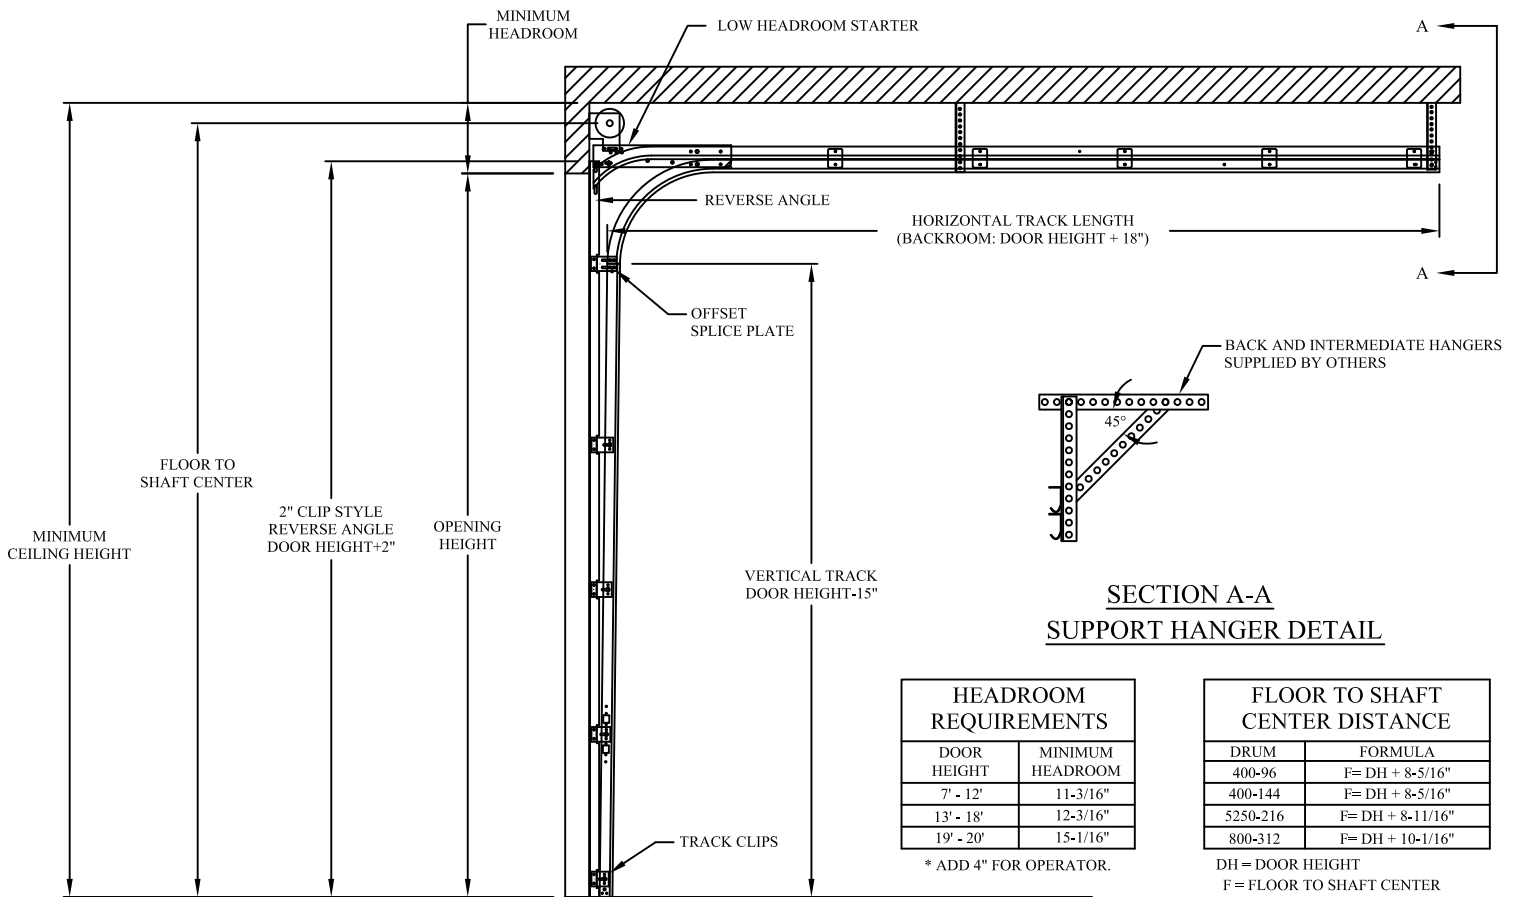

COMMERCIAL 2" REVERSE ANGLE MOUNT LOW HEADROOM  
TORSION TO THE FRONT

**ENTRE//MATIC**

STANDARD LIFT LOW HEADROOM TO THE FRONT  
2" ANGLE MOUNT TRACK SET DETAIL